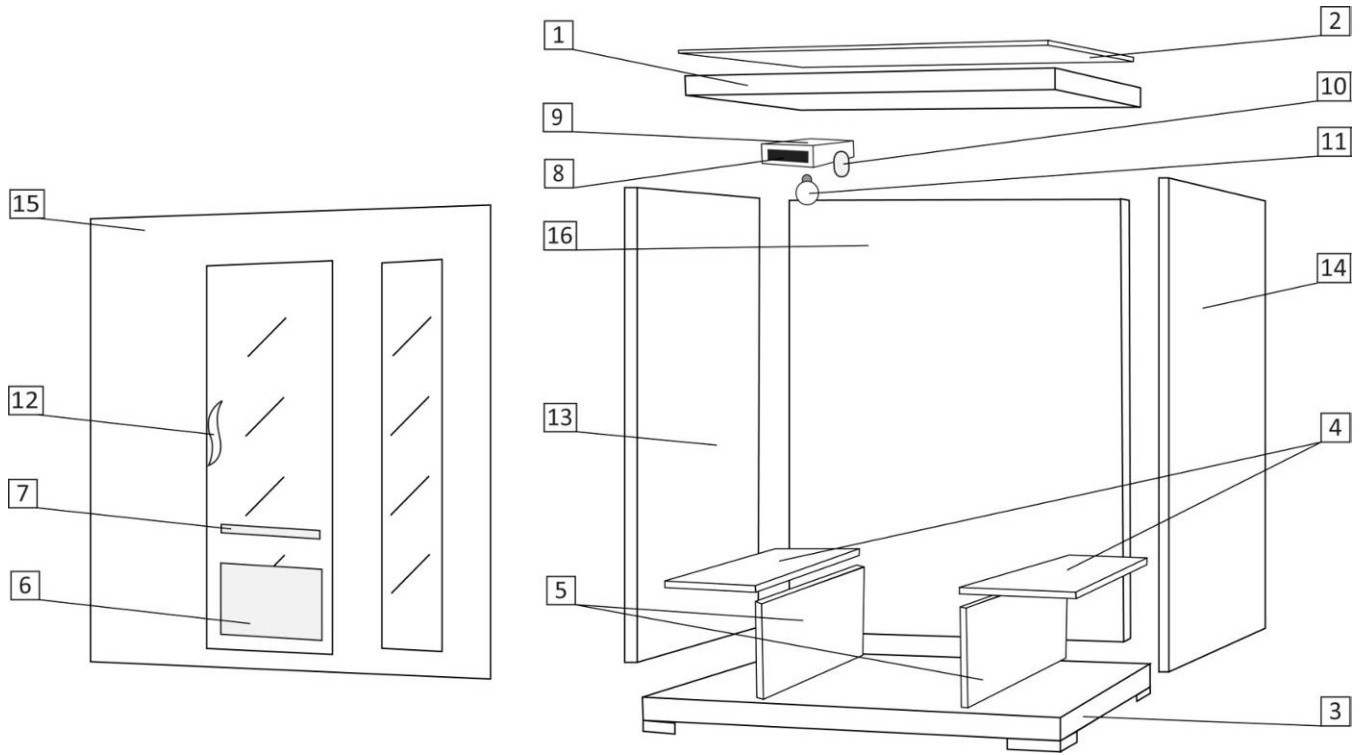

HeatWave Sauna

SA1418 - 4 Person Carbon Sauna

Carton Breakdown & Parts Schematic

CARTON 1:			
KEY #	DESCRIPTION	PART #	QTY
1	Top Panel	SAP1498	1
2	Top Maintenance Panel	SAP1499	1
3	Bottom Panel	SAP1502	1
--	<i>Bottom Panel Heater (175w)</i>	<i>SAP1465</i>	<i>2</i>
4	Bench Top	SAP1501	2
5	Bench Front	SAP1500	2
--	<i>Bench Heater (262w)</i>	<i>SAP1464</i>	<i>2</i>
6	Magazine Rack	SAP1423	1
7	Towel Rack	SAP1424	1
--	Back Rest	SAP1420	4
8	Radio	SAP1405	1
RADIO / ACCESSORY HOUSING BOX (wood box, ionizer, therapy light, remote, hardware bag & door handles)			
9	Wooden Radio Housing Box	SAP1421	1
10	Oxygen Ionizer	SAP1415	1
11	Color Therapy Bulb	SAP1411	1
12	Door Handles	SAP1422	2
--	Hardware Bag (extra hardware is included)	SAP1419	1
CARTON 2:			
KEY #	DESCRIPTION	PART #	QTY
13	Left Side Panel	SAP1496	1
--	<i>Left Side Heater (349w)</i>	<i>SAP1445</i>	<i>2</i>
14	Right Side Panel	SAP1497	1
--	<i>Right Side Heater (349w)</i>	<i>SAP1445</i>	<i>2</i>
CARTON 3:			
KEY #	DESCRIPTION	PART #	QTY
15	Front Panel w/door	SAP1493	1
16	Back Panel	SAP1495	1

ADDITIONAL PARTS (NOT PICTURED)			
KEY #	DESCRIPTION	PART #	QTY
	Door Glass	SAP1404	1
	Window Glass	SAP1462	1
	Door Hinge	SAP1426	1
	LED Light R16	SAP1402	1
	Light Socket	SAP1403	1
	Control Panel	SAP1410	1
	Color Light Socket	SAP1427	1
	Speaker	SAP1414	1
	Cover for Speaker	SAP1428	1
	Power Box	SAP1408	1
	Ventilation System	SAP1517	1
	Thermostat/Sensor	SAP1516	1
	Front Wood Panel w/no Glass Door	SAP1494	1
	Wood Frame for Floor Heater	SAP1503	1
	Wood Frame for Control Panel	SAP1425	1

SA1418 - 4 Person Carbon Sauna - Carton Breakdown & Parts Schematic

4 Person Carbon Sauna

8 heaters - 2270 watts